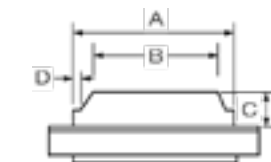

Detailed dimensions - Optiflame and Optimyst electric inset fires

	A	B	C	D	E	F	G	H
Adagio	390	344	55	10	95	55	555	130
Aspen	390	344	55	10	75	55	555	107
Crestmore	357	330	77	-	111	77	543	129
Danesbury	390	344	55	10	70	55	555	115
Danville	397	360	65	-	128	65	536	166
Delius	390	344	55	10	75	55	555	125
Elda	390	344	55	10	70	55	555	107
Ellister	408	408	90	-	105	90	551	-
Exbury	390	338	70	26	89	70	544	134
Freeport	390	344	55	10	75	55	555	125
Horton	390	344	55	10	75	55	555	115
Penngrove	357	330	77	-	111	77	543	129
Rockport	390	344	55	10	95	55	555	130
Sacramento	397	360	65	-	128	65	536	166
Stamford	364	364	70	-	84	75	565	107
Whitmore	397	360	65	-	128	65	536	166
Wynford	390	344	55	10	70	55	555	100

PLAN VIEW - INSET FIRES

PROFILE VIEW - INSET FIRES