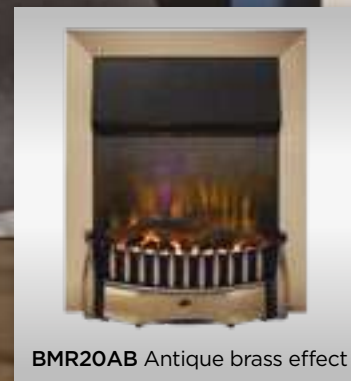

BMR2OCH Chrome effect

BMR2OAB Antique brass effect

Dumfries

This classically designed inset fire comes with a cast iron fret and is available in a choice of finishes - brass effect, chrome effect, black or antique brass effect.

- Optiflame 3D effect with multi-coloured effect.
- For the first time, a 2D effect is given 3D depth, Optiflame 3D creates the illusion of seeing through the flames to the back of the fire.
- Fuel bed - coal, logs and crystal
- Adjustable flame intensity - low, middle, high, pulsating
- Flame effect can be used independently of heat
- 2kW heat output with two heat settings
- Remote control
- Thermostatic heat control
- Adjustable fuel bed lighting, with choice of multi-coloured lighting
- Inset depth of 90mm, or just 65mm using spacer supplied
- Choice of finishes:
  DMF2OBR Brass effect
  DMF2OCH Chrome effect
  DMF2OAB Antique brass effect
  DMF2OBL Black
- This fire is only available through Dimplex Centre and Dimplex CentrePlus retailers

See pages 73 to 75 for product dimensions