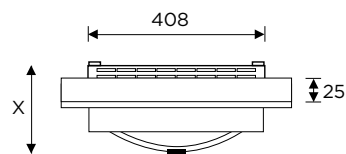

Detailed dimensions - Optiflame3D electric inset fires

	x (mm)
Braemar	185
Dumfries	202
Glencoe	218
Portree	195
Torridon	210

PLAN VIEW - OPTIFLAME 3D