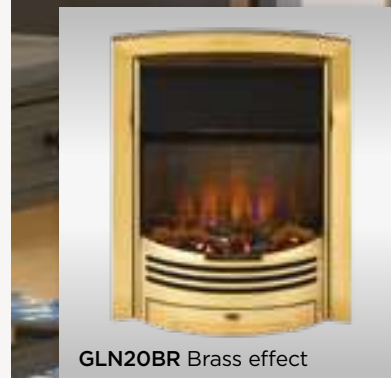

Glencoe

This opulent electric fire, features both clean lines and a curved cast iron frame and fret. Available in warming brass effect or cool chrome effect.

- Optiflame 3D effect with multi-coloured effect.
- For the first time, a 2D effect is given 3D depth, Optiflame 3D creates the illusion of seeing through the flames to the back of the fire
- Fuel bed - coal, logs, crystal and pebbles
- Adjustable flame intensity - low, middle, high, pulsating
- Flame effect can be used independently of heat
- 2kW heat output with two heat settings
- Remote control
- Thermostatic heat control
- Adjustable fuel bed lighting, with choice of multi-coloured lighting
- Inset depth of 90mm, or just 65mm using spacer supplied
- Choice of finishes:
  GLN20BR Brass effect
  GLN20CH Chrome effect
- This fire is only available through Dimplex Centre and Dimplex CentrePlus retailers

See pages 73 to 75 for product dimensions

GLN20BR Brass effect