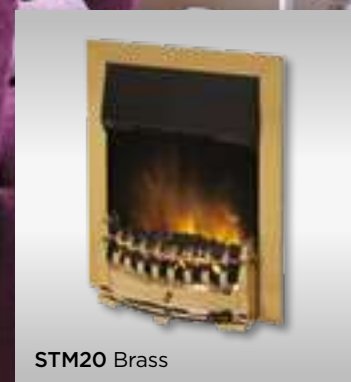

Stamford

The Stamford inset fire is ideal if you favour traditional styling, the classic style fret is available in two colour finishes and it comes with real coals for an authentic look and feel.

- Unique Optiflame effect
- Supplied with real coal
- Low running cost LED lighting
- 2kW fan heater with choice of two heat settings
- Thermostatic heat control
- Inset depth of 75mm
- Optional spacer (SPA-OF1) available (at extra cost) allows use flat-to-wall
- Designed to fit 16" and 18" fireplaces and all conventional flues
- Choice of finishes:
  - **STM20** Brass effect
  - **STM20CH** Chrome effect

See pages 73 to 75 for product dimensions

STM20 Brass

Horton

This well-loved design brings a sense of grandeur to any room with its intricate corner detailing.

- Unique Optiflame effect
- Supplied with real coal
- Flame effect can be used independently of heat
- Low running cost LED lighting
- 2kW fan heater with choice of two heat settings
- Thermostatic heat control
- Controls concealed beneath lift-up canopy
- Inset depth of just 55mm fully inset or can be used flat-to-wall using spacer provided
- Designed to fit 16" and 18" fireplaces and all conventional flues
- Choice of finishes:
  - **HTN20BR** Brass effect with black detail
  - **HTN20BL** Black with brass effect detail
  - **HTN20CH** Chrome effect with black detail

See pages 73 to 75 for product dimensions