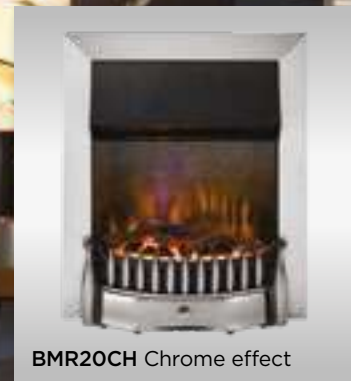

Braemar

This gorgeous electric inset fire comes in either a brass, chrome or antique brass finish, and is supplied with a stunning cast iron fret.

- Optiflame 3D effect with multi-coloured effect
- For the first time, a 2D effect is given 3D depth, Optiflame 3D creates the illusion of seeing through the flames to the back of the fire
- Fuel bed - coal, logs and crystal
- Adjustable flame intensity - low, middle, high, pulsating
- Flame effect can be used independently of heat
- 2kW heat output with two heat settings
- Remote control
- Thermostatic heat control
- Adjustable fuel bed lighting, with choice of multi-coloured lighting
- Inset depth of 90mm, or just 65mm using spacer supplied
- Choice of finishes:
  BMR2OBR Brass effect
  BMR2OCH Chrome effect
  BMR2OAB Antique brass effect
- This fire is only available through Dimplex Centre and Dimplex CentrePlus retailers

See pages 73 to 75 for product dimensions