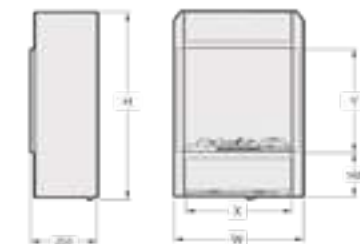

MODEL	Chassis 400	Chassis 600
'H'	700 mm	700 mm
'W'	490 mm	646 mm
'X'	413 mm	569 mm
'Y'	395 mm	395 mm