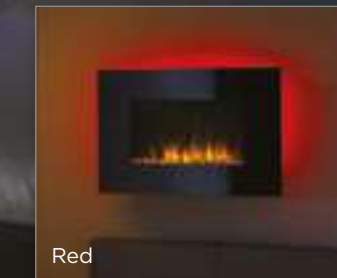

Green

Red

Model no. ART20 Orange