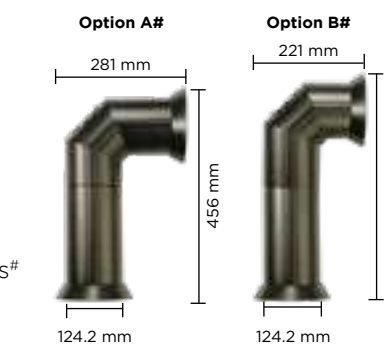

STOVE PIPE

- Stove pipe kit compatible with Club, Springborne, Tango and Brayford
- 'Slot together' construction allows for two different height/depth options*
- Part no. STPO01